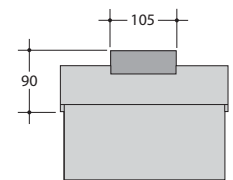

Double Sided Legend Option

Cantilever mounting

Wall mounting

Cantilever mounting

Wall mounting

Optional mounting kits

CAT No.	KIT TYPE
LEX 13391	Wall
LEX 13392	Cantilever