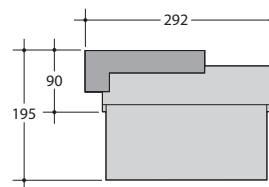

Cantilever mounting