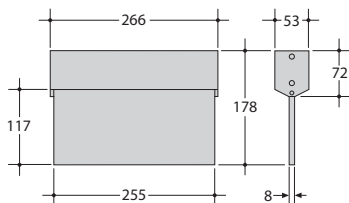

Cantilever mounting